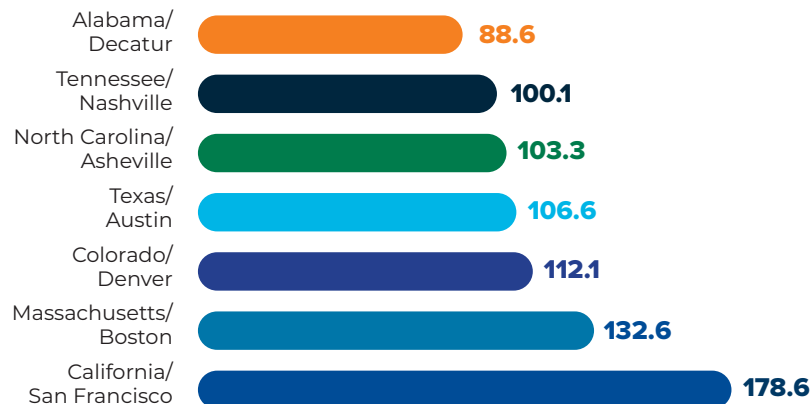

Decatur	■ ■	\$16
Denver	■ ■ ■ ■	\$30
Nashville	■ ■ ■ ■	\$31
Houston	■ ■ ■ ■	\$31
Austin	■ ■ ■ ■ ■	\$37
California	■ ■ ■ ■ ■ ■	\$38

Higher Education

Morgan County is within 200 miles of leading higher education Aerospace Engineering programs:

Perfect formula for employee satisfaction

Median home prices

Morgan County is 5 times more affordable than San Francisco, half the cost of Denver, and a third less than Austin. (3 BR/2 BA)

Morgan County Recreation

- Fishing
- Boating
- Water skiing
- Golfing
- Hiking
- Bird-watching
- Hunting
- Bicycling
- Performing arts
- Shopping

Cost of living index

Morgan County, while providing all the benefits and conveniences of a larger city, consistently maintains a low cost of living.