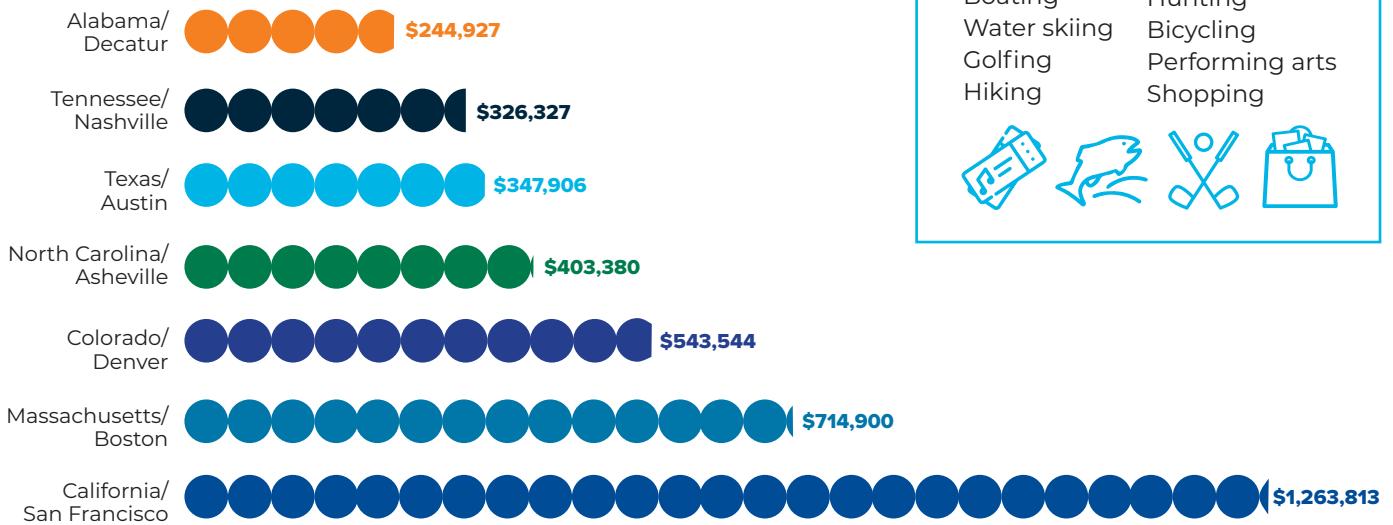

Decatur	■ ■	\$16
Denver	■ ■ ■ ■	\$30
Nashville	■ ■ ■ ■	\$31
Houston	■ ■ ■ ■	\$31
Austin	■ ■ ■ ■ ■	\$37
California	■ ■ ■ ■ ■ ■	\$38

Higher Education

Morgan County is within 200 miles of leading higher education Aerospace Engineering programs:

Perfect formula for employee satisfaction

Median home prices

Morgan County is 5 times more affordable than San Francisco, half the cost of Denver, and a third less than Austin. (3 BR/2 BA)

Morgan County Recreation

- Fishing
- Boating
- Water skiing
- Golfing
- Hiking
- Bird-watching
- Hunting
- Bicycling
- Performing arts
- Shopping

Cost of living index

Morgan County, while providing all the benefits and conveniences of a larger city, consistently maintains a low cost of living.